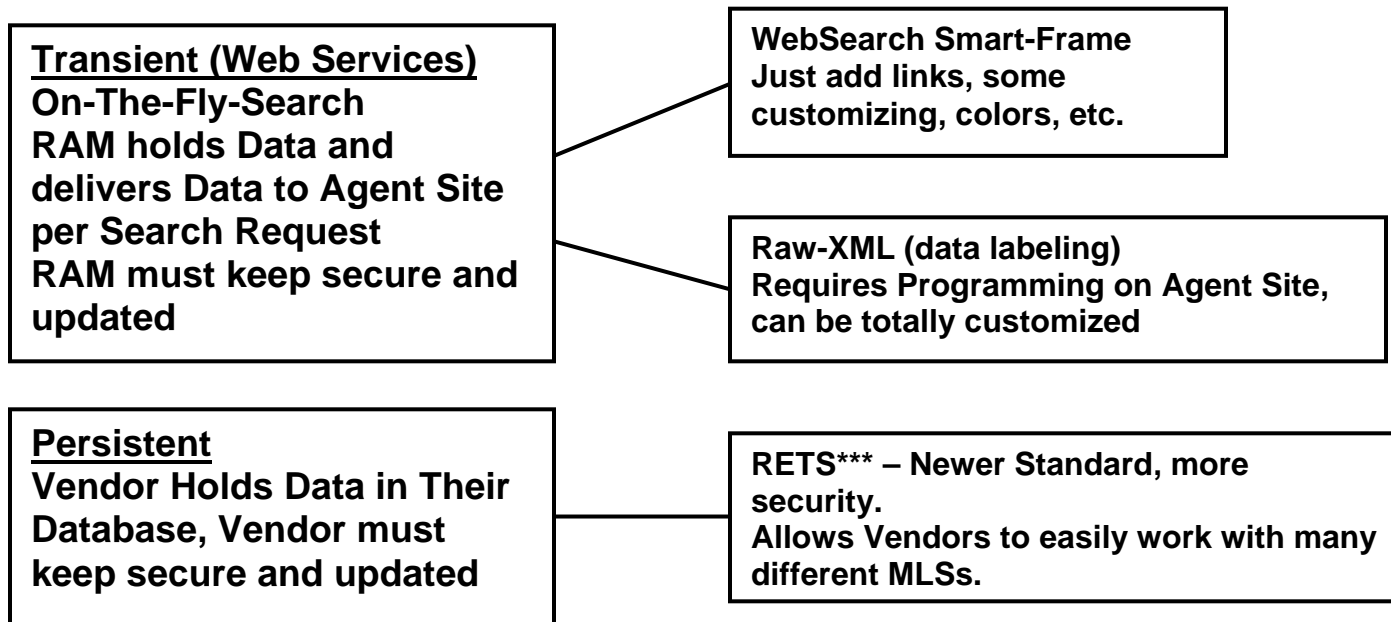

Data Feed Types

Types of Content

<p>Broker Only Listings Not IDX – All Fields, All Statuses (Available via RETS only)</p>	<p>IDX = Internet Data Exchange Active Listings Only* – Limited Fields *Now includes last six months SOLD comps (Available via Web Services or RETS)</p>	<p>VOW = Virtual Office Website All Listings – All Fields** **Except Expiration Date of other Brokers' Listings (Available via RETS only)</p>
---	---	--

Delivery Methods

***RETS = Real Estate Transaction Standard